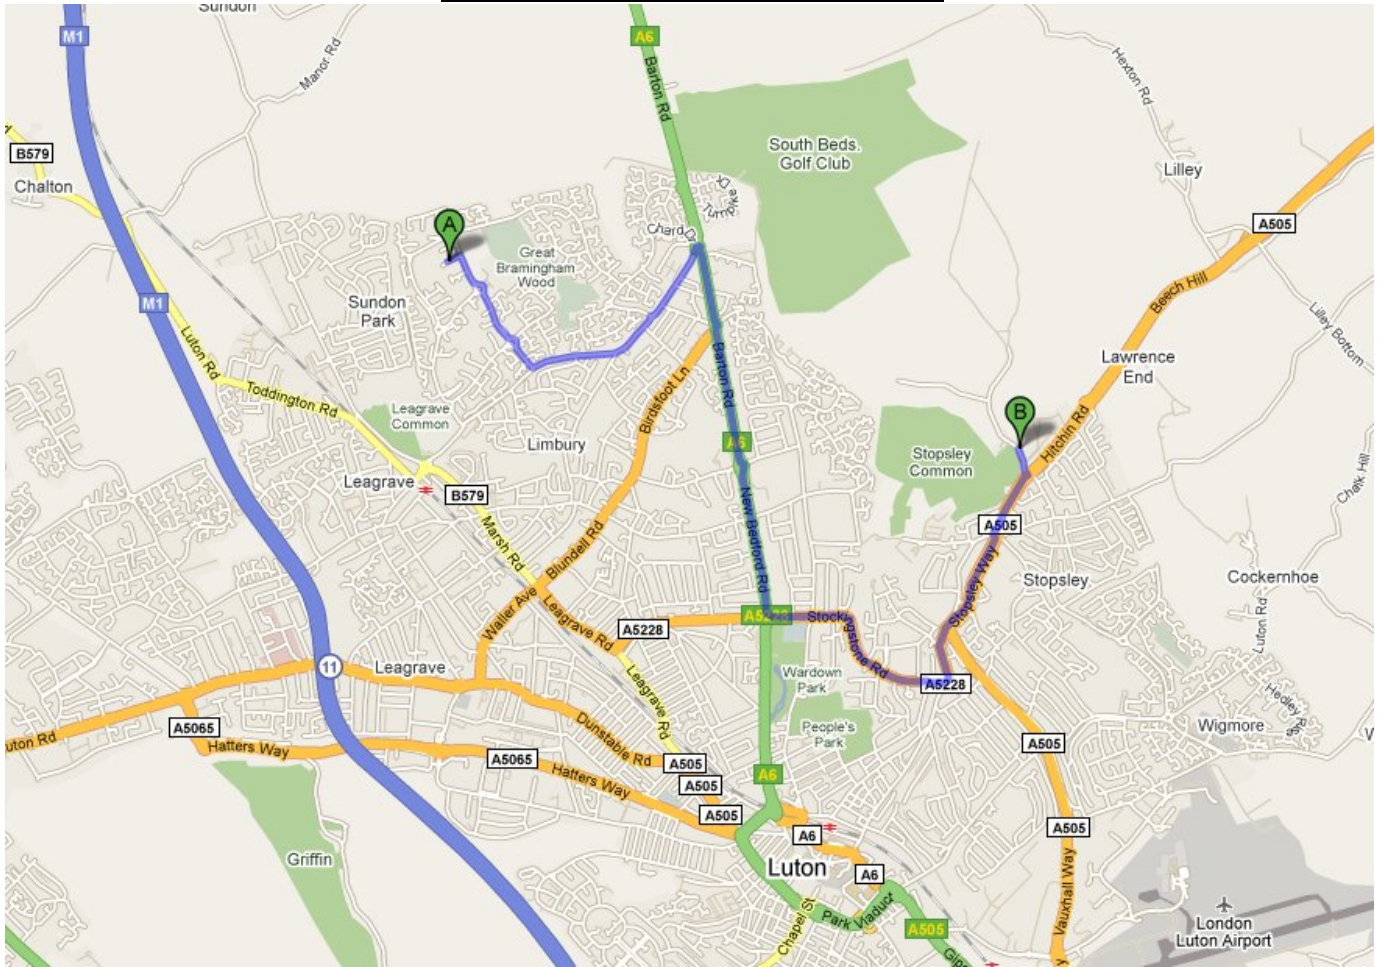

Daibai Ramjibhai Parmar

Thursday 7th January Home 8am – 9am

Vale Cemetery & Crematorium, Butterfield Green Road,
Luton LU2 8DD – 9:45am

1. Head northeast on Denham Close toward Northwell Dr 367 ft

2. Turn right at Northwell Dr

Go through 2 roundabouts 0.7 mi

3. At the roundabout, take the 1st exit onto Bramingham Rd 0.4 mi

4. Continue onto Icknield Way

Go through 1 roundabout 0.6 mi

5. At Icknield Way Roundabout, take the 3rd exit onto A6/Barton Rd

Continue to follow A6

Go through 2 roundabouts 1.8 mi

6. At the roundabout, take the 1st exit onto A5228/Stockingstone Rd

1.0 mi

7. At the roundabout, take the 1st exit onto A5228/Hitchin Rd 0.3 mi

8. At the roundabout, take the 1st exit onto A505/Stopsley Way

Continue to follow A505

Go through 1 roundabout 0.8 mi

9. Turn left at Butterfield Green Rd

Destination will be on the right 0.1 mi

**No flowers please all donations for Royal National
Institute of Blind People (RNIB) welcome.**